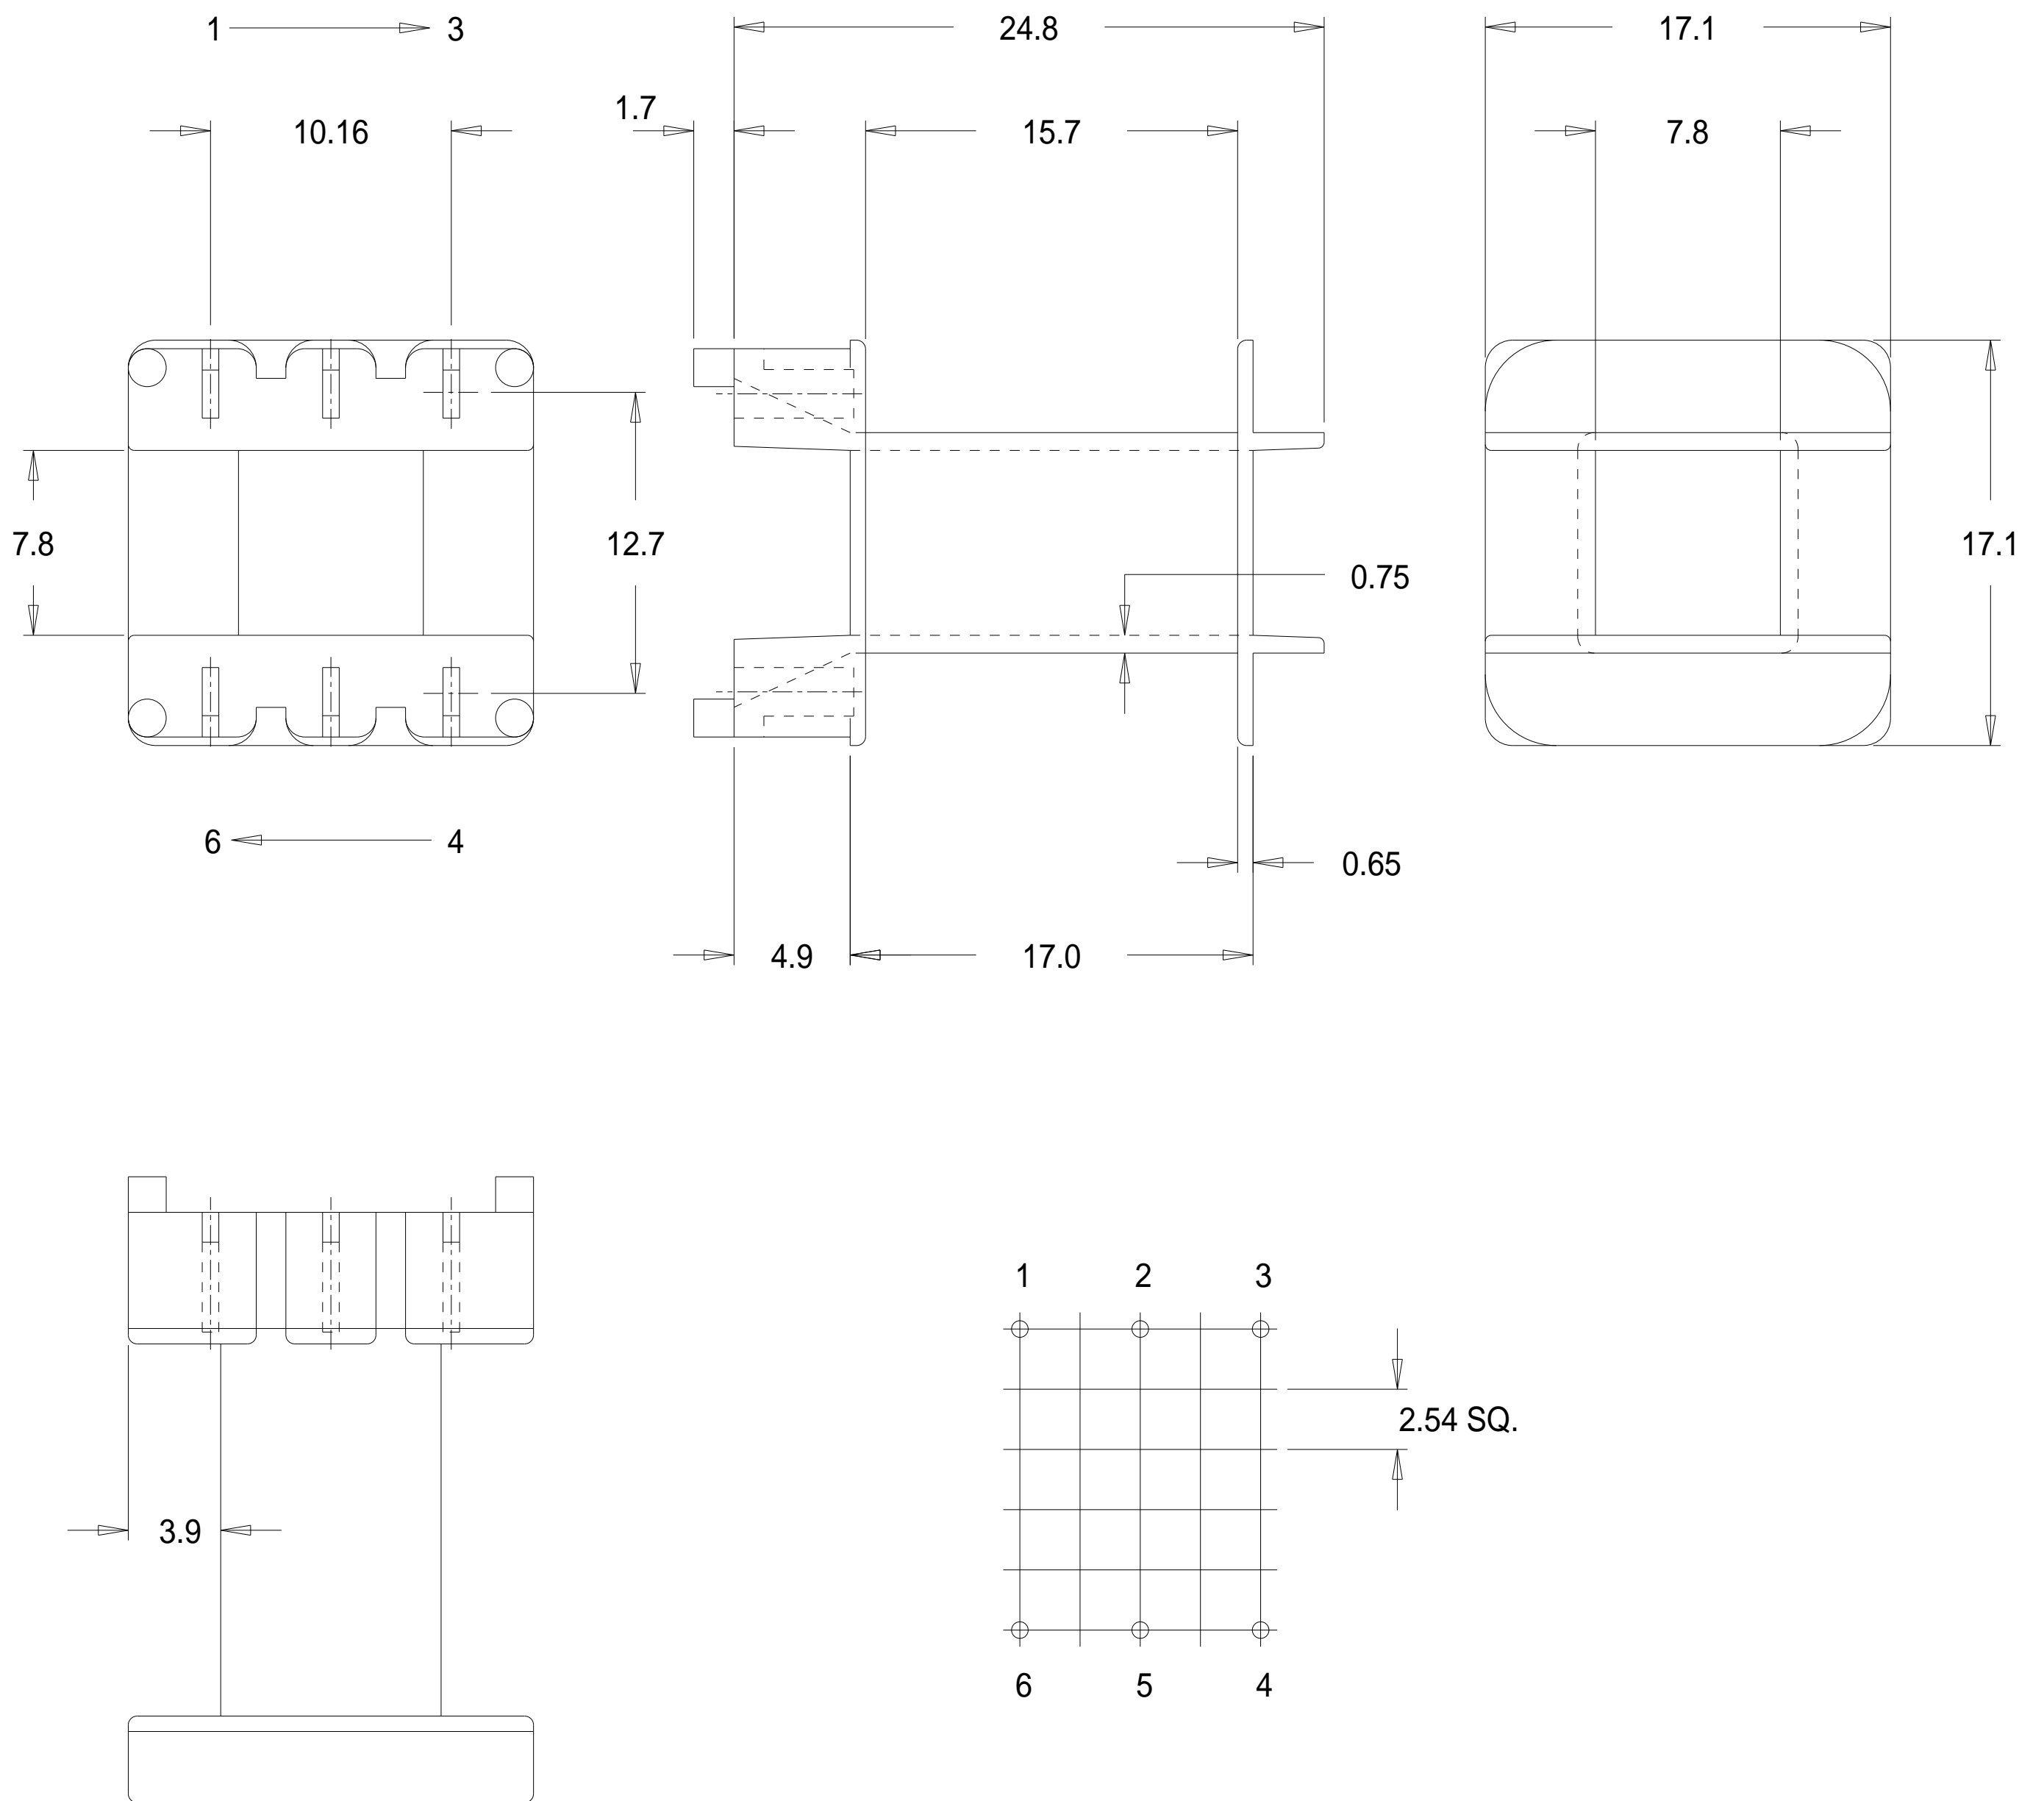

Part No. FE0080
 EF 25/13/7 Vertical Filter
 Single Section Bobbin

Dimensions in millimetres.